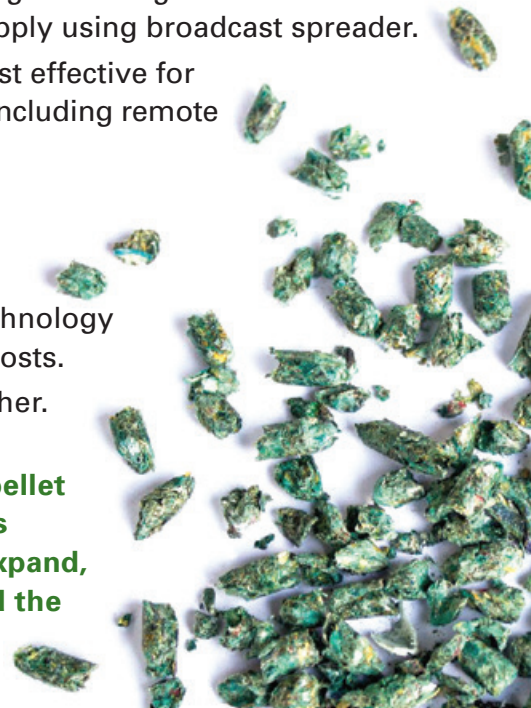

EDGE™

EARTHGUARD® PELLETS

No Water? Cold Weather? Site Access? No Problem.

Pellet form of top-rated EarthGuard® Fiber Matrix

Now you've got the edge. Especially when time, weather, distance and water availability conspire against you. Also, great for manual application on smaller sites when a hydraulic application isn't cost effective.

Erosion control for sites with limited access and/or low water availability:

- Apply Manually – for precise application control, or for small or remote coverage areas – apply by hand.
- Apply Mechanically – for larger coverage in remote areas with no access to water – apply using broadcast spreader.
- Apply Aerially – fast and cost effective for limited water access areas, including remote sites of any size.
- Formulated to completely expand within 1 minute in the presence of rain.
- Same great EarthGuard® technology without the water delivery costs.
- Can be applied in any weather.

Edge™ is applied in its dry, pellet form. When the site receives its first rainfall, the pellets expand, spreading both the fiber and the EarthGuard® soil stabilizer.

EDGE™

EARTHGUARD® PELLETS

Smart applications for remote sites of any size – without hydromulching.